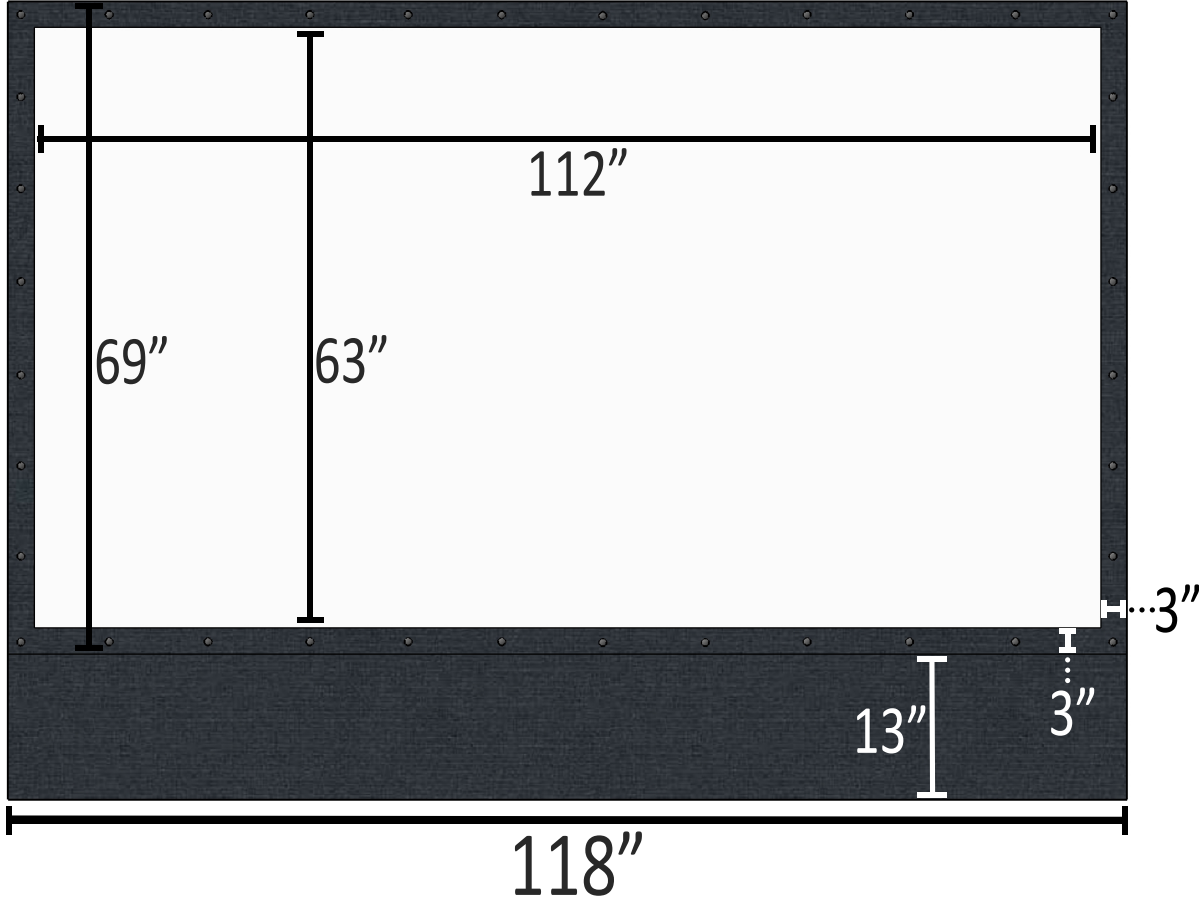

Front

Top

Back

6' Deep Side